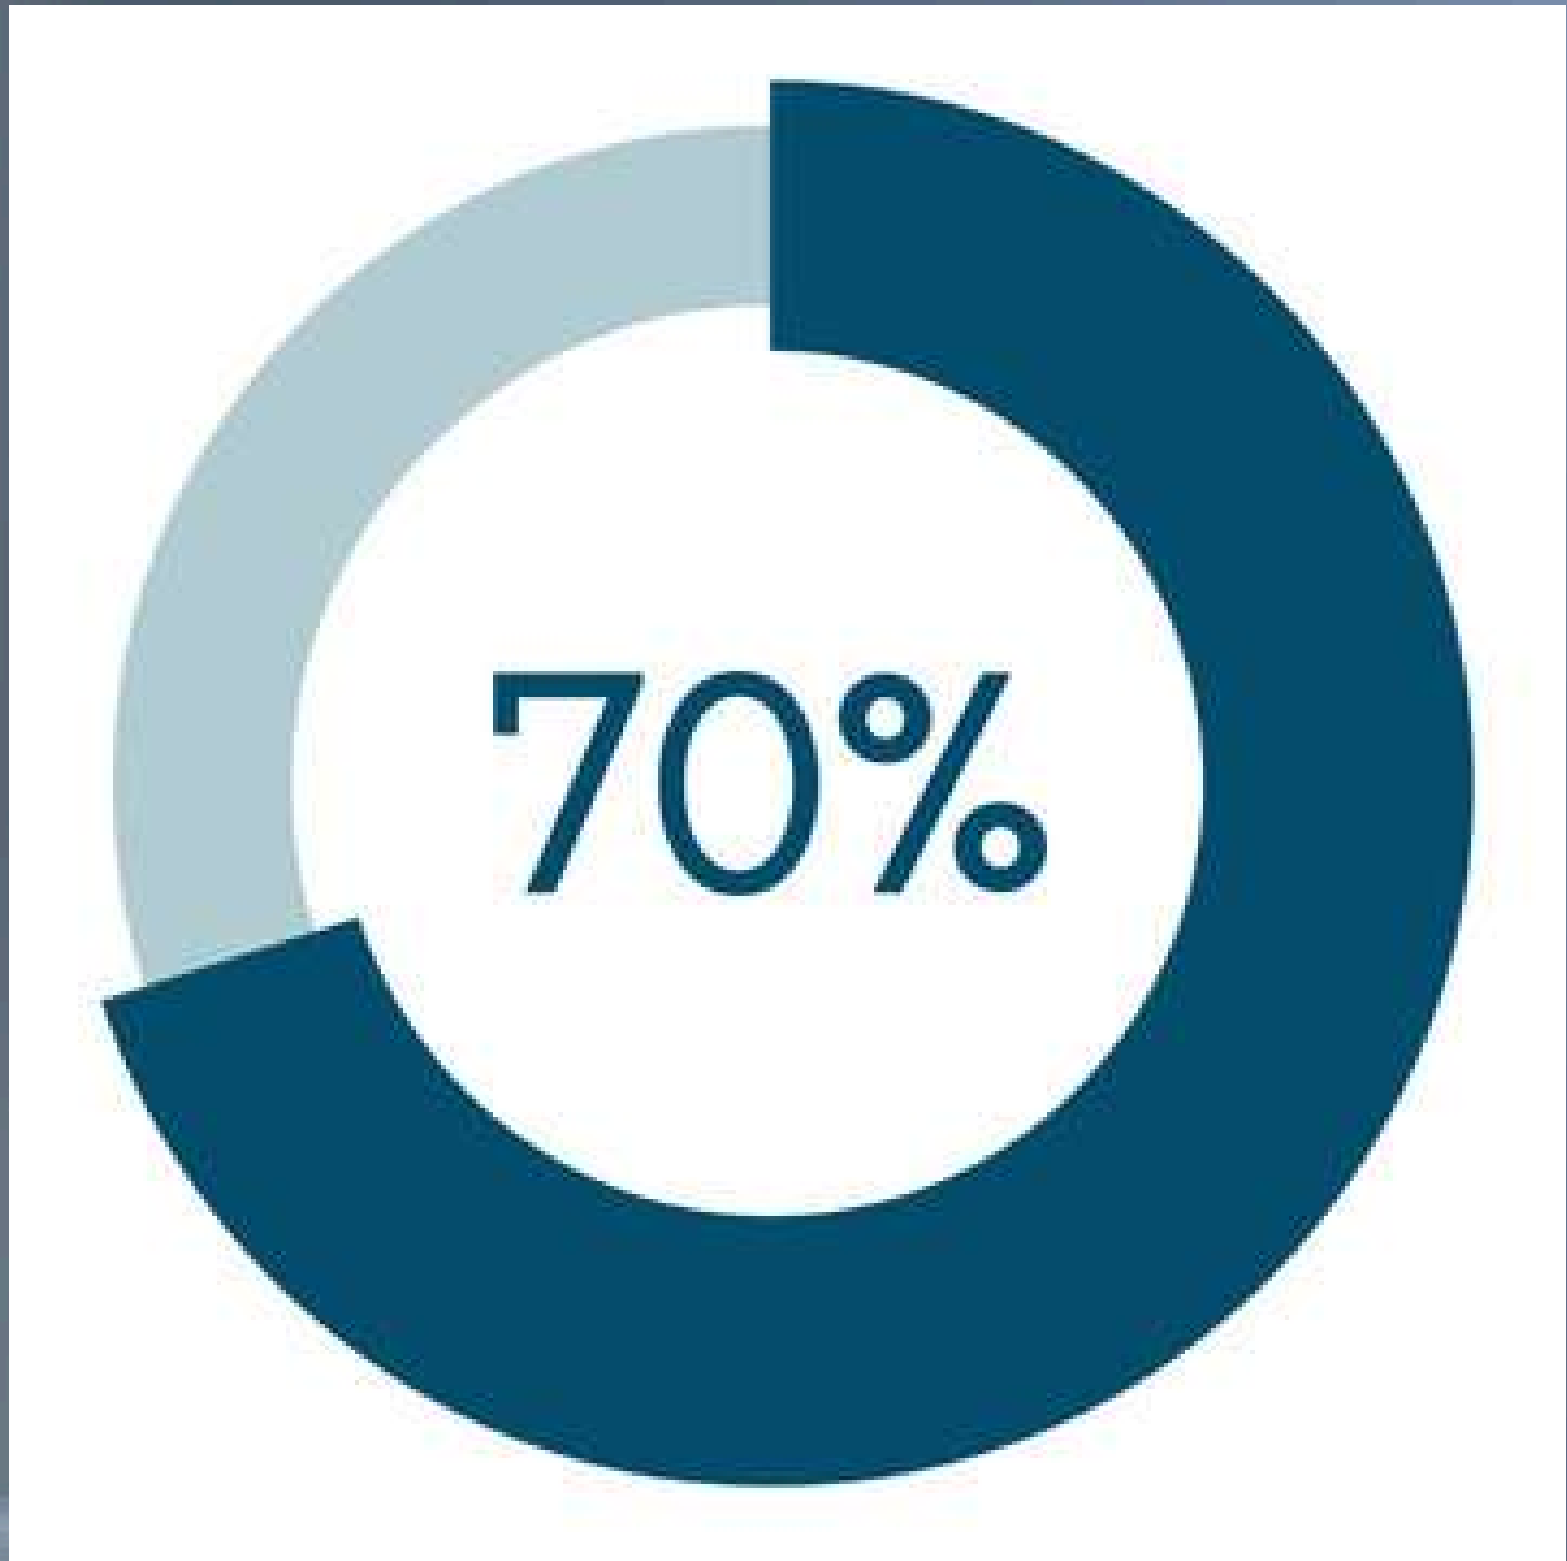

*THE SOUL OF A
NEW MEXICAN
GENERATION OF
DESIGNERS*

TONALLI

THE QUETZAL FLOW

SPIRITUAL ENERGY

THE BALANCE BETWEEN TECHNICAL CONSTRAINTS AND CREATIVE FREEDOM

QUETZALCOALT

QUETZAL=EARTH

HAND CRAFT-
STRUCTURE

COALT = SPIRIT

FLOW -
MOVEMENT -
CHANGE

THE INTELLIGENCE OF THE HAND, THE VISION OF THE SPIRIT

THE BALANCE BETWEEN TECHNICAL CONSTRAINTS AND CREATIVE FREEDOM

WISDOM OF DUALITY

TRADITION AND TECHNOLOGY

BE
CREATORS
OF CULTURE,
AGENTS OF
KNOWLEDGE