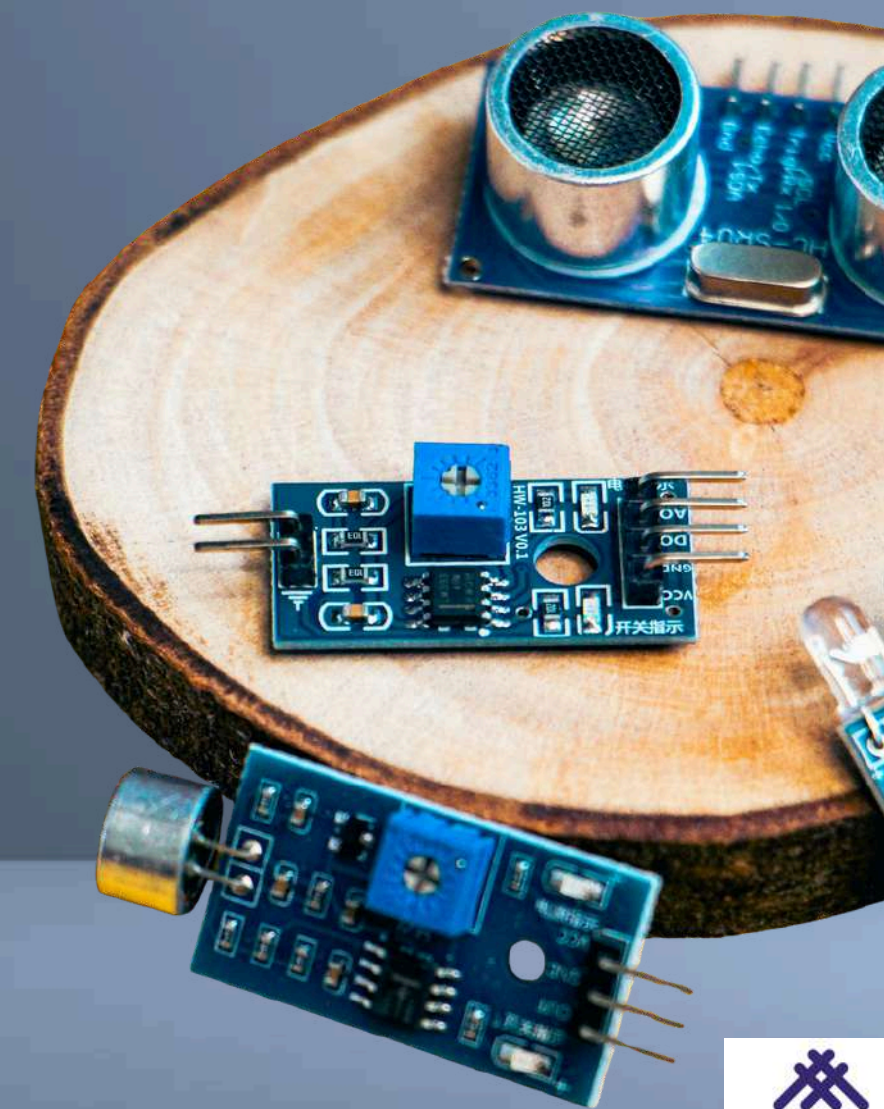

*THE SOUL OF A
NEW MEXICAN
GENERATION OF
DESIGNERS*

TONALLI

THE QUETZAL FLOW

SPIRITUAL ENERGY

THE BALANCE BETWEEN TECHNICAL CONSTRAINTS AND CREATIVE FREEDOM

QUETZALCOALT

QUETZAL=EARTH

HAND CRAFT-
STRUCTURE

COALT = SPIRIT

FLOW -
MOVEMENT -
CHANGE

THE INTELLIGENCE OF THE HAND, THE VISION OF THE SPIRIT

THE BALANCE BETWEEN TECHNICAL CONSTRAINTS AND CREATIVE FREEDOM

WISDOM OF DUALITY

TRADITION AND TECHNOLOGY

BE
CREATORS
OF CULTURE,
AGENTS OF
KNOWLEDGE